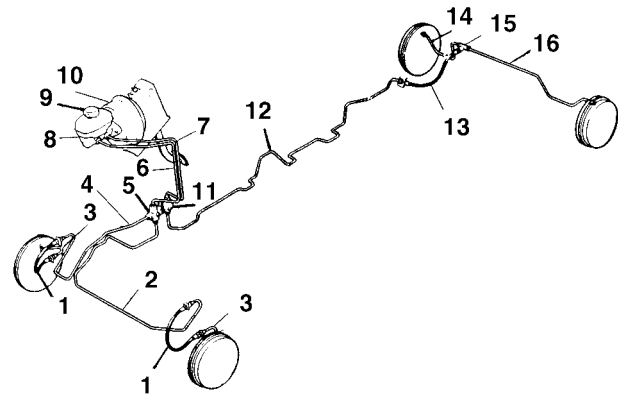

Brake Lines

**SINGLE LINE BRAKE SYSTEM
I, II & IIA**

**DUAL LINE BRAKE SYSTEM
IIA & III**

BRAKE LINES

Ref #	Description	Qty	Part #
BRAKE LINES, SINGLE II & IIA			
→	BRAKE LINE KIT, IIA, SINGLE 88"	KIT	5420
Includes: 1 - #5655, 1 - #5605, 1 - #5607, 1 - #5440, 1 - #5441, 1 - #5442, 1 - #5443, 3 - #77			
1	Flexible Hose, Front	2	77
2	Brake Pipe, Junction to right wheel	1	5441
3	Junction, 5-way	1	6964
4	Junction, Pipe to LH Wheel	1	*NLA 5440
5	Brake Pipe, Reservoir to Master Cylinder	1	5655
6	Master Cylinder - SEE MASTER CYLINDERS		
7	Reservoir, Brake & Clutch	1	*NLA 5898
8	Cap for Metal Reservoir	1	6018
not shown	Washer for Cap	1	7162
9	Brake Pipe, Junction to Rear Hose, 88"	1	5607
9	Brake Pipe, Junction to Rear Hose, 109	1	5608
10	Flexible Hose, Rear, 88"	1	77
10	Flexible Hose, Rear, 109	1	82
not shown	Copper Washer Hose	3	233220
11	Brake pipe, Junction to Right Rear Wheel	1	5443
12	Junction, 3-way	1	*NLA 6965
13	Brake Pipe, Junction to Left Rear Wheel	1	5442
14	Master to Junction	1	5605
15	Reservoir to Brake Master	1	5655
not shown	Pipe Cylinder to Cylinder, 109	2	6034