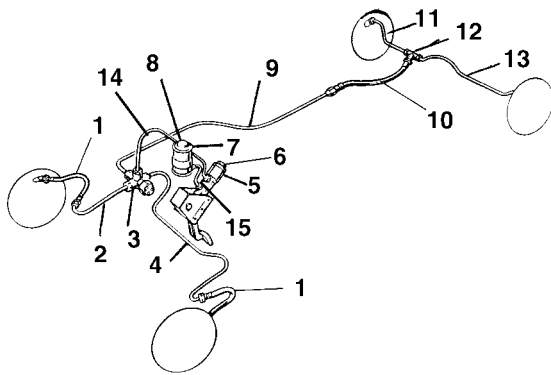

Brake Lines

**SINGLE LINE BRAKE SYSTEM
I, II & IIA**

**DUAL LINE BRAKE SYSTEM
IIA & III**

BRAKE LINES

Ref #	Description	Qty	Part #
BRAKE LINES, SINGLE II & IIA			
→	BRAKE LINE KIT, IIA, SINGLE 88"	KIT	5420
Includes: 1 - #5655, 1 - #5605, 1 - #5607, 1 - #5440, 1 - #5441, 1 - #5442, 1 - #5443, 3 - #77			
1	Flexible Hose, Front	2	77
2	Brake Pipe, Junction to right wheel	1	5441
3	Junction, 5-way	1	6964
4	Junction, Pipe to LH Wheel	1	*NLA 5440
5	Brake Pipe, Reservoir to Master Cylinder	1	5655
6	Master Cylinder - SEE MASTER CYLINDERS		
7	Reservoir, Brake & Clutch	1	*NLA 5898
8	Cap for Metal Reservoir	1	6018
not shown	Washer for Cap	1	7162
9	Brake Pipe, Junction to Rear Hose, 88"	1	5607
9	Brake Pipe, Junction to Rear Hose, 109	1	5608
10	Flexible Hose, Rear, 88"	1	77
10	Flexible Hose, Rear, 109	1	82
not shown	Copper Washer Hose	3	233220
11	Brake pipe, Junction to Right Rear Wheel	1	5443
12	Junction, 3-way	1	*NLA 6965
13	Brake Pipe, Junction to Left Rear Wheel	1	5442
14	Master to Junction	1	5605
15	Reservoir to Brake Master	1	5655
not shown	Pipe Cylinder to Cylinder, 109	2	6034